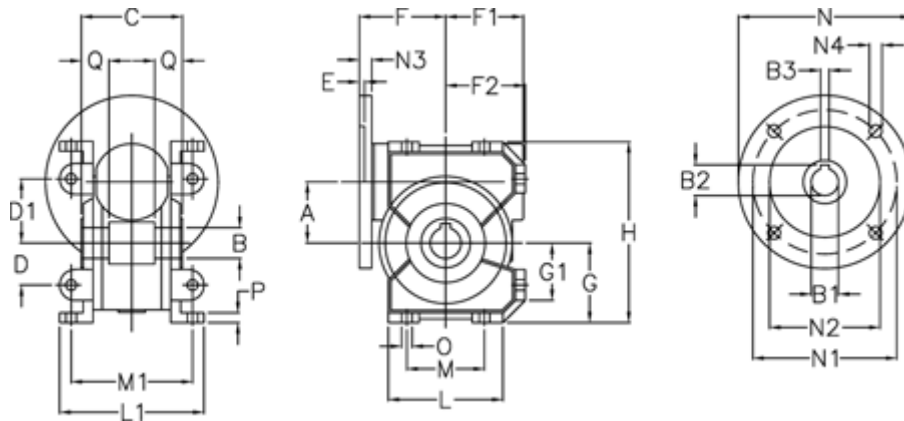

Article number: 3918049024028

Description: Worm gear with st. steel hollow shaft
VF 49 EP-U-24- 71B14

Measures

a	= 49.5	E	= 3.0	L	= 93	N4	= 6.5
B	= 25	F	= 70	L1	= 117.0	O	= 8.5
B1 E7	= 14	F1	= 63	M	= 63	P	= 8
B2	= 16.3	F2	= 64.5	M1	= 98.5	Q	= 22.5
B3 H9	= 5	g	= 64.5	N	= 105		
C	= 82	G1	= 46.5	N1	= 85		
D	= 34	H	= 146.5	N2	= 70		
D1	= 52	H1	= 110.5	N3	= 10.5		